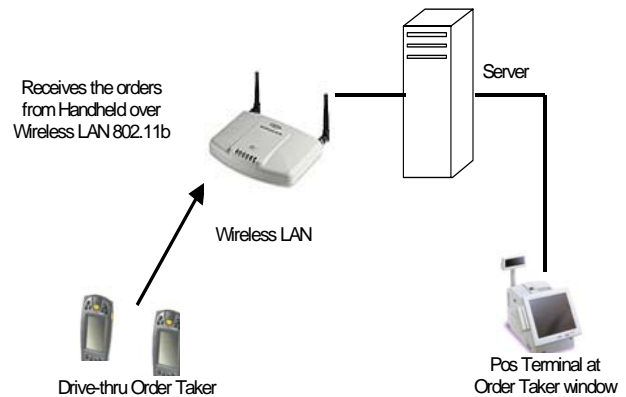

Handheld solution for a food store chain

Client: Food Retailer
Location: USA

Client Description

One of the world's largest professional Food Service Retailers, the client has over 30,000 restaurants spread across in over 119 nations.

Business Need

The client wanted to improve the efficiency of the Drive-Through Customer Order Handling Process to solve existing issues in the prioritization of the orders. While doing so, the client also wanted to automate the inventory management system to save their store managers' time.

Solution Offered

The client wanted a solution that would ensure fast and accurate order handling. With its deep knowledge in the PDA and WinCE environment, Blue Star Infotech (BSI) suggested a wireless solution to solve the customer's problem.

As the solution was to be designed for short distance operations, BSI suggested usage of LAN 802.11b protocol and a compatible handheld device.

The set-up of the wireless solution is shown in the figure.

The restaurant employee takes the order using this application. On the completion of the order, customer is informed about the price and the order data is sent to Point of sale terminal via ISP (In Store Processor).

The inventory application developed by BSI would help the store manager to use the hand-held to update their inventory and stocks information.

TECHNOLOGY

- MS Embedded Visual C++, MS Visual Studio 6.0, MS ActiveSync
- PocketPC 2000 SDK, WinCE SDK, PocketPC 2002 SDK
- Access Points & Handhelds

Benefits to the Client

- Quick point solution from BSI to a process issue
- Improved efficiency in handling the drive-through customer orders resulting in higher levels of customer satisfaction for the client
- Automation of the inventory management resulted in saving time for client's store managers improving the overall productivity

For more information about Blue Star Infotech:

USA	+1-(408) 235-1640	bsia_ca@bsil.com
UK	+44-020-8538 2710	bsil_uk@bsil.com
India	+91-22-2490 1870	globalhq@bsil.com

www.bsil.com